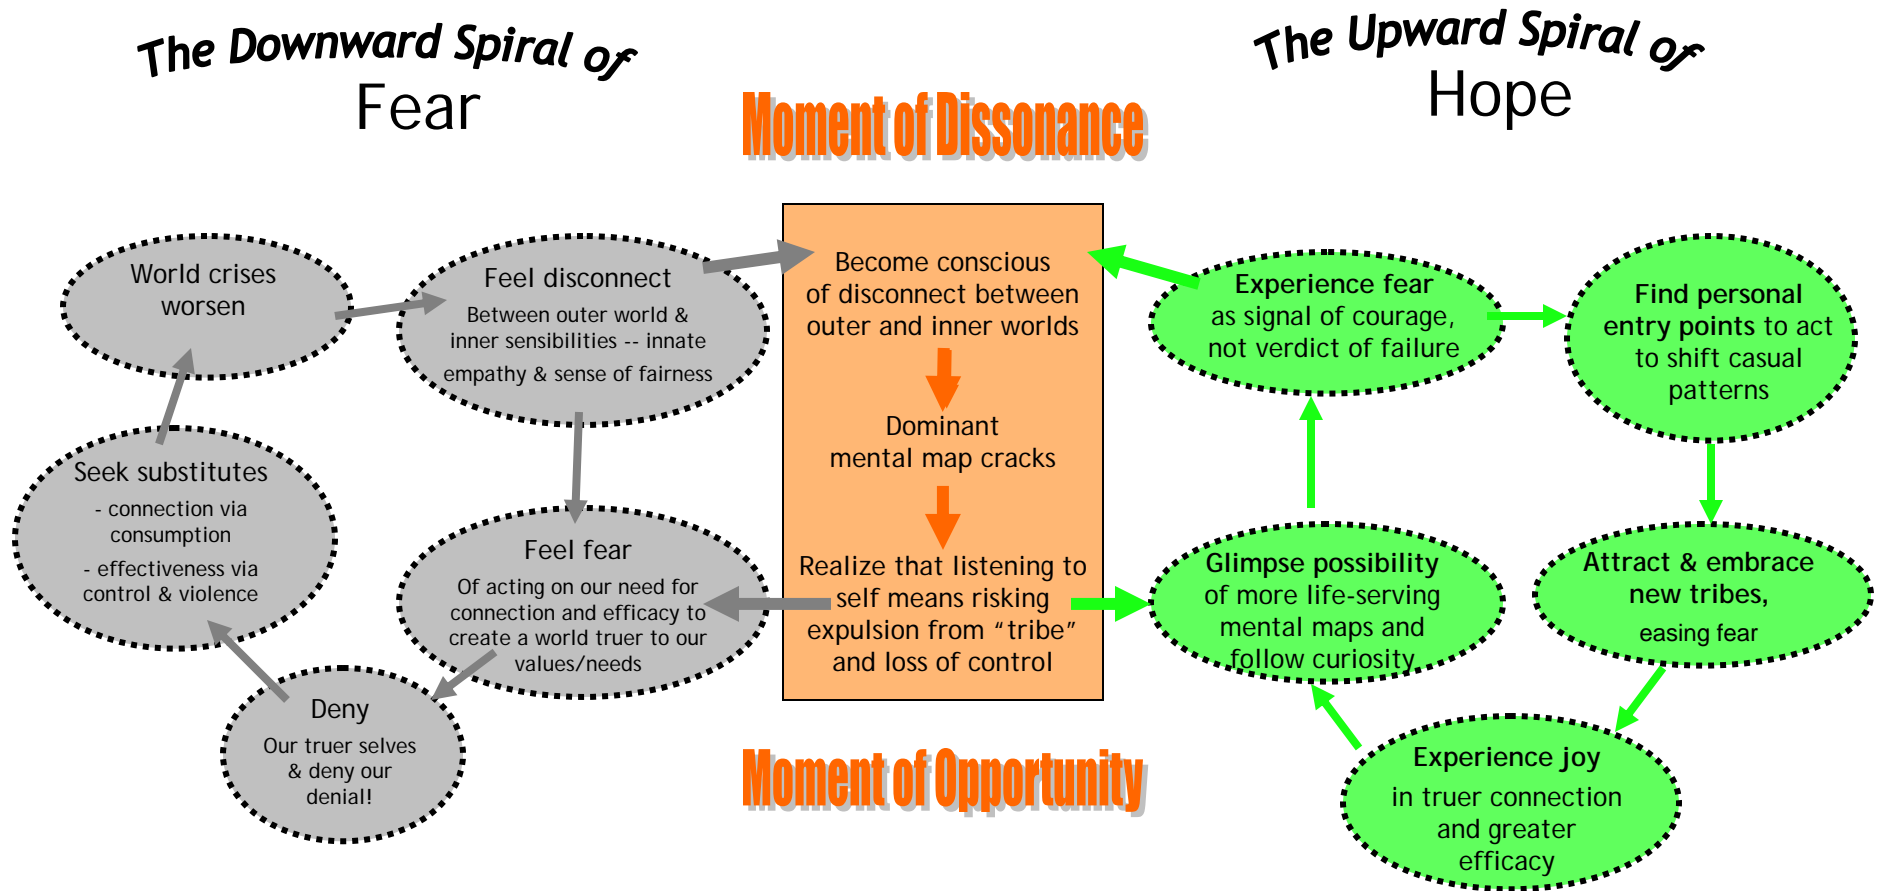

The Inner World of Living Democracy

Concepts explored in *Hope's Edge* (2002), *You Have the Power* (2004) and *Democracy's Edge* (2006)
 Adapted by Frances Moore Lappe and Richard Rowe, Small Planet Institute, 8.06.06
www.smallplanetinstitute.org
 Comments requested: frances@smallplanetinstitute.org